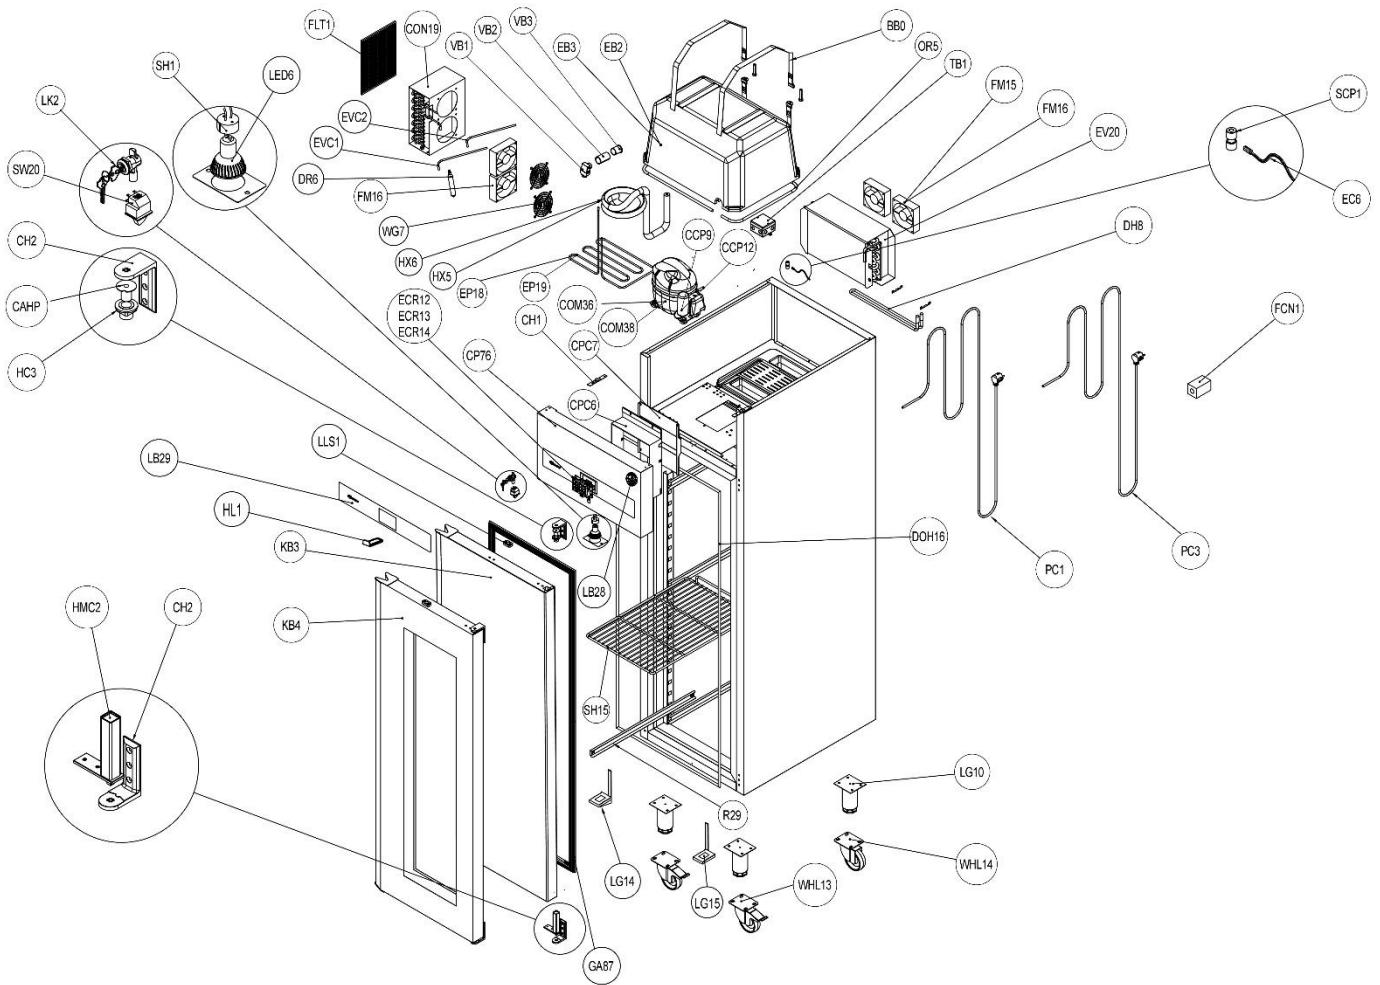

Exploded view

HOSHIZAKI Premier 60

Description :

Parts list for Premier 60

Compiled.		Latest revision.			Deleted.	
Date	Name	Date	Name	Rev.no	Date	Name
31 th Oct, 2022	O.U.	31 th Oct, 2022	A.C.	3		

PICTURE ID	DESCRIPTION	MODEL	HEBV ITEM CODE
BB0	CABINET BOX BELT		760660295
CAHP	CABINET HINGE PIN		760660031
CCP12	RUN CAP. MKP CBB65 2,5 µF (EMD 32CLT)	K60, KG60,M60	760660297
CCP9	START.CAP. 64-77 MFD 330V "Y" (NEU 2140U)	F60	760660300
CH1	CANOPY HINGE 245-061-061		760660218
CH2	CABINET HINGE		760660078
COM36	COMPRESSOR NEU 2140 U EMBRACO R-290	F60	760660302
COM38	COMPRESSOR EMBRACO EMD32CLT	K60, KG60,M60	760660303
CON19	CONDENSER 4R 15T 155A 3,2h 2x120 SQUARE FAN		760660304
CP76	CONTROL PANEL WITH LABEL - CABINET PREMIER 60 & BAKER 550		760660467
CPC6	CONTROL UNIT COVER BOTTOM BODY		760660317
CPC7	CONTROL UNIT COVER REAR LID		760660318
DH8	DEFROST HEATER 400W/230V U SHAPE 410MM	F60, M60	760660222
DOH16	FRAME HEATER F 60	F60	760660322
DR6	DRYER 20 GR DOUBLE INPUT 6,2/6,2-2,3 MM		760660330
EB2	EPS EVAPORATOR COVER FOR CABINETS	K60, KG60,M60	760660224
EB3	EPS EVAPORATOR COVER FOR CABINETS WITH VACUUM BREAKER HOLE	F60	760660264
EC6	DIGITAL SENSOR EVCO NTC PROP EVTPN615F200		760660054
ECR12	PREPROGRAMMED CONTROLLER DIGITAL EVCO EVJ203N7VN REFRIGERATOR PREMIER K-KG 60	K60,KG60	760660338
ECR13	PREPROGRAMMED CONTROLLER DIGITAL EVCO EVJ203N7VN REFRIGERATOR PREMIER M60	M60	760660339
ECR14	PREPROGRAMMED CONTROLLER DIGITAL EVCO EVJ203N7VN FREEZER PREMIER F 60	F60	760660340
EP18	RE-EVAPORATION PIPE 6 MM (PREMIER F 60 BAKER F 550)	F60	760660456
EP19	RE-EVAPORATION PIPE 3/16" (PREMIER K-KG-M 60 & BAKER M 550)	K60, KG60,M60	760660457
EV20	EVAPORATOR 3R 9T 3/8" 340 L 4,8h 1NC 1BB		760660360
EVC1	SERVICE PIPE 01		760660364
EVC2	SERVICE PIPE 02		760660365
FCN1	SNAP FERRITE CORE CABLE DIAMETER 8		760660268
FLT1	FILTER - 6*210*288		760660368
FM15	SUNON CF4113LBL-000U-ABD	K60, KG60,M60	760660370
FM16	SUNON CF4113HBL-000U-ABD		760660371
GA87	MAGNETIC SEAL GRAY 3 CHAMBER 1190 GN 600 MODEL		760660375
HC3	CABINET HINGE PVC BUSHING		760660032
HL1	TOP PANEL HINGE LID		760660470
HMC2	SPRING FORCED HINGE FOR CABINET DOORS		760660090
HX5	HEAT EXCHANGER 05 (PREMIER K-KG-M 60 & BAKER M 550)	K60, KG60,M60	760660386
HX6	HEAT EXCHANGER 06 (PREMIER F 60 & BAKER F 550)	F60	760660387
KB3	SOLID DOOR ASSEMBLY (PREMIER 60 & BAKER 550)	K60, F60,M60	760660473
KB4	SOLID DOOR ASSEMBLY (PREMIER 60) GLASS DOOR	KG60	760660474
LB28	HOSHIZAKI PENGUEN LABEL		760660400